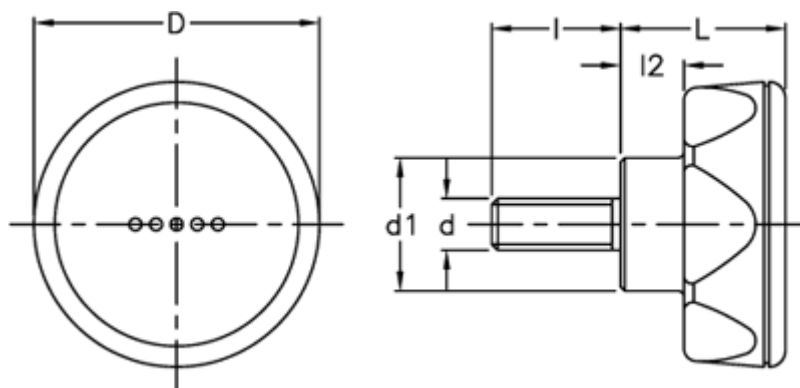

Article number: 23052224615

Description: E+G Lobe knob
ELK.56-p M10x30-C5 light-blue centre cap

Measures

D	= 56
d1	= 26.5
d 6g	= M10
l	= 30
L	= 29
l2	= 11